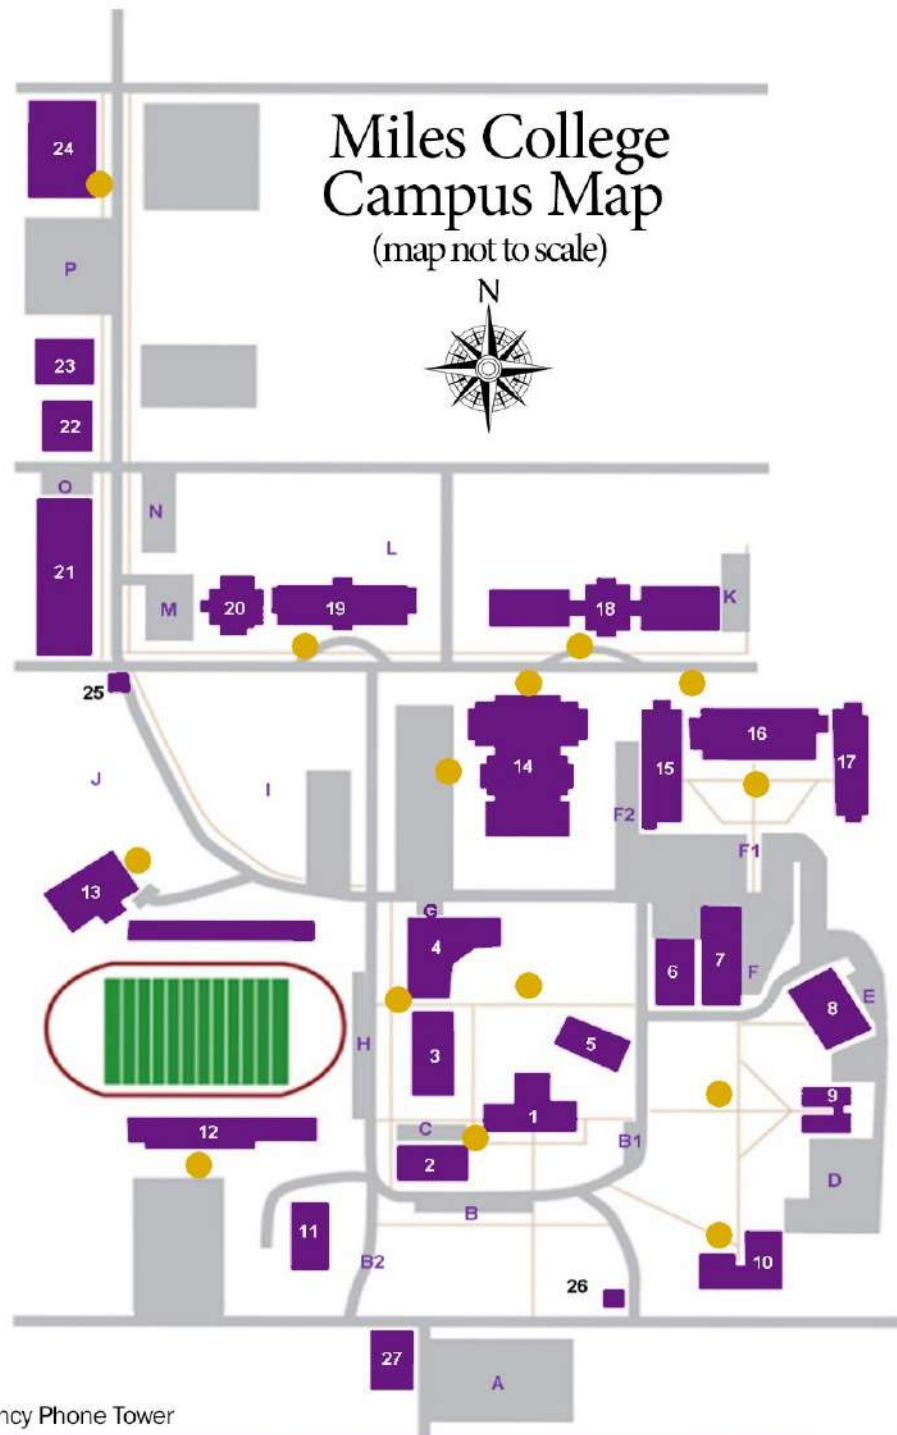

Miles College Campus Map

(map not to scale)

● - Emergency Phone Tower

CAMPUS BUILDINGS

- | | |
|--|---|
| 1. Brown Hall | 15. L.H. Pitts Women's Residence Hall |
| 2. Williams Hall | 16. Richard O. Bass Women's Residence Hall |
| 3. Taggart Hall | 17. E.P. Murchinson Men's Residence Hall |
| 4. Kirkendoll Learning Resources Center | 18. Stewart Reddick Men's Residence Hall |
| 5. Social Science Building/Miles Law Sch | 19. Bishop Teresa E. Snorton Residence Hall |
| 6. McKenzie Hall | 20. Welcome and Admission Center |
| 7. Alabama Hall | 21. Pearson Hall |
| 8. Norton Student Union Building | 22. Arthur Means Jr. Band Room |
| 9. Erskine Ramsay Hall | 23. Band Annex |
| 10. Bell Hall | 24. Knox-Windham Gymnasium |
| 11. President's Residence | 25. West Gate Entrance |
| 12. Albert J. H. Sloan Stadium | 26. East Gate Entrance |
| 13. Field House | 27. Social Work Annex |
| 14. Dr. George T. French Jr. Student Activities Center | |

CAMPUS PARKING

- | | |
|--|---|
| A. Student Parking | G. Faculty, Staff, and Student Parking |
| B. Administrative Parking | H. Reserved Faculty and Staff Parking |
| B1. Administrative Parking | I. Faculty, Staff, and Student Parking |
| B2. Faculty and Staff Parking | J. Faculty, Staff, and Student Parking |
| C. Reserved Faculty and Staff | K. Student Parking |
| D. Reserved Faculty, Staff, and Student Parking | L. Student Parking |
| E. Student Parking | M. Faculty, Staff, and Visitor Parking |
| F. Reserved Faculty, Staff, and Student Parking | N. Faculty, Staff, and Student Parking |
| F1. Student Parking | O. Reserved Faculty and Staff Parking |
| F2. Reserved Faculty, Staff, and Student Parking | P. Reserved Faculty, Staff, and Student Parking |